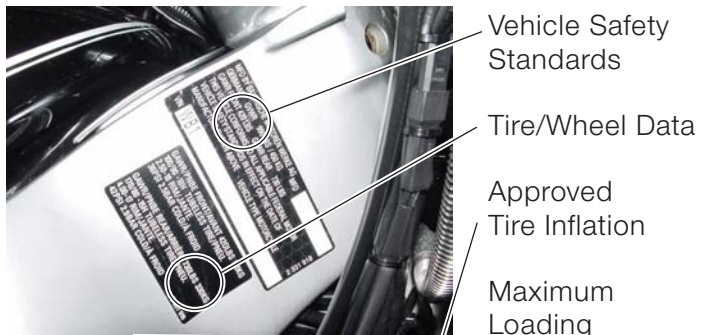

R 1200 C

VIN, Serial Number and Data Label Locations

VIN on left side frame

Labels found in various locations

Gearbox Serial Number

Engine Serial Number