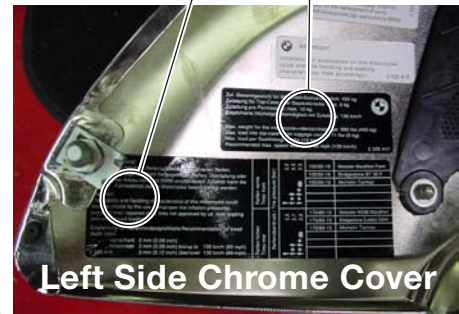

R 1200 C

VIN, Serial Number and Data Label Locations

VIN on left side frame

Labels found in various locations

Gearbox Serial Number

Engine Serial Number